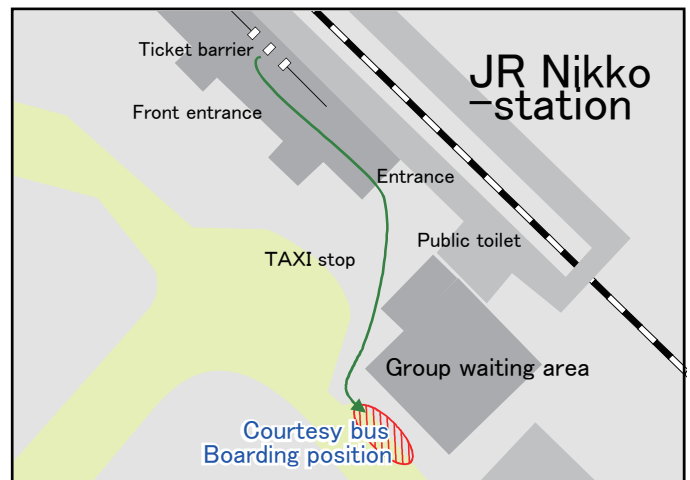

- ◎ Not necessary to reserve your seat to use shuttle bus. We end the reservation system please cooperate with us.
- ◎ Our Shuttle bus departure from Tobu Train Station and JR Train Station on time. Please get on the departuer time. Adjustment by the guest`s convenience, can not be done so that please get on shuttle bus as well during departure time.
- ◎ Tobu Train Station and JR Train Station, the map of shuttle bus`s parking area is attached below so that browse that and confirm the location of shuttle bus parking are. Remember that it`s not in front of train station.
- ◎ As a general rule there is no shuttle bus than the above-mentioned fixed time. We are sorry . If you can not use the above bus,please use the local bus or taxi ets.

Courtesy bus Boarding position

■ in Tobu Nikko station

Exit from the ticket barrier, Turn left side from the main gate of station building then after you may see nippon rental car in front of you and enter the parking area . Immediatly right front is the Courtesy bus Boarding position.

■ in JR Nikko station

Exit from the ticket barrier, proceed to the left side immediatly, exit from the left gate of station building. The side of the public toilet next to the groupe waiting area is the Courtesy bus Boarding position.