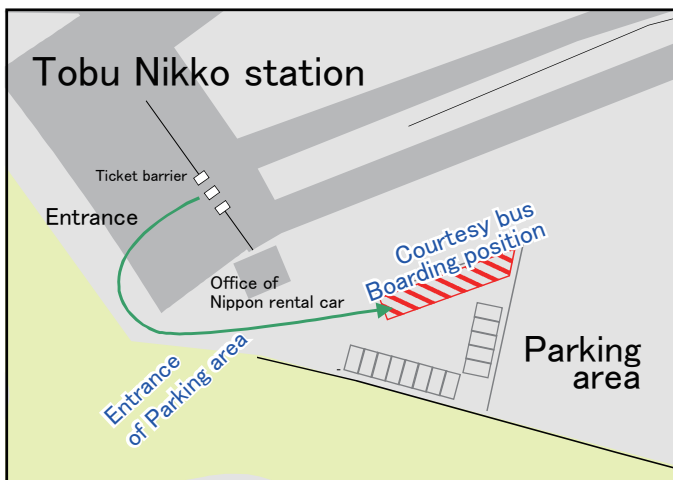

Nikko Senhimemonogatari Shuttle Bus Time table

*This timetable will be applied from September 1.

Depno.	Sennhime - monogatari Dep.	→	Hotel Seikoen	→	Nikko Tokannso	→	Tobu Nikko Station Arr.	Dep.	→	JR Nikko Station	→	Sennhime - monogatari Arr.
1 st Dep.	9:15 [*]	→	9:22 [*]	→	9:23 [*]	→	9:35	10:00	→	10:05	→	10:20
2 nd Dep.	10:25 [*]	→	10:32 [*]	→	10:33 [*]	→	10:45	11:00	→	11:05	→	11:20
3 rd Dep.	11:25 [*]	→	11:32 [*]	→	11:33 [*]	→	11:45	12:00	→	12:05	→	12:20
4 th Dep.	12:25 [*]	→	12:32 [*]	→	12:33 [*]	→	12:45	13:00	→	13:05	→	13:20
5 th Dep.	---	→	---	→	---	→	---	14:00	→	14:05	→	14:20
6 th Dep.	---	→	---	→	---	→	---	15:00	→	15:05	→	15:20
7 th Dep.	---	→	---	→	---	→	---	16:00	→	16:05	→	16:20
8 th Dep.	---	→	---	→	---	→	---	17:00	→	17:05	→	17:20

Courtesy bus Boarding position

■ in Tobu Nikko station

Exit from the ticket barrier, Turn left side from the main gate of station building then after you may see nippon rental car in front of you and enter the parking area . Immediatly right front is the Courtesy bus Boarding position.

■ in JR Nikko station

Exit from the ticket barrier, proceed to the left side immediatly, exit from the left gate of station building. The side of the public toilet next to the groupe waiting area is the Courtesy bus Boarding position.